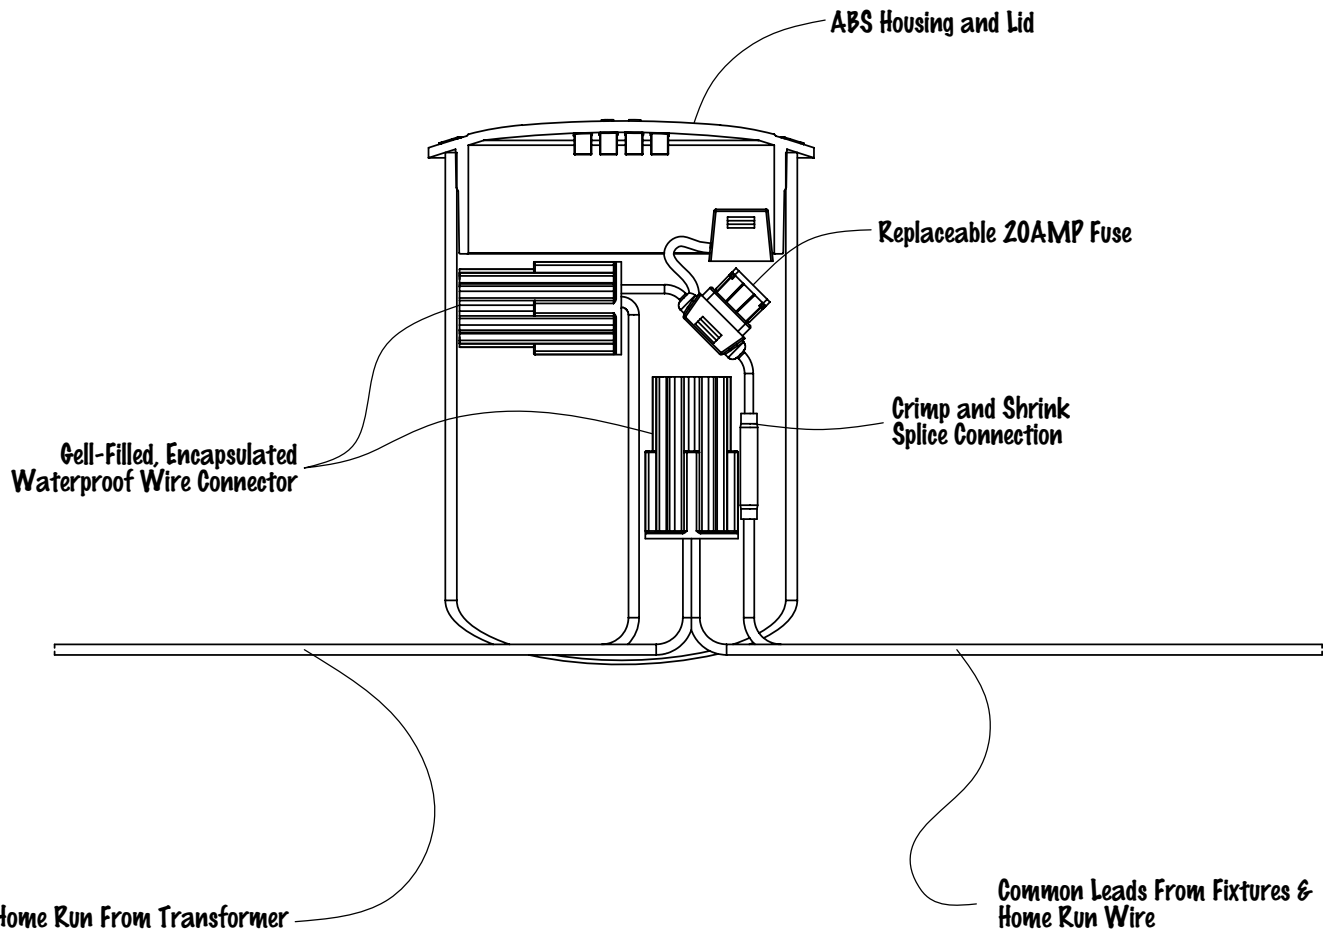

UNIQUE

LIGHTING SYSTEMS

- NOTES: - Put no more than 5 fixtures per Intelli-Hub.
 - If possible, dont cut off the excess wire, just bury it.
 - Always use a Unique Multi-Matic Power Transformer with the Intelli-Hub.
 - Use a digital voltmeter to determine your true voltage to the Intelli-Hub.