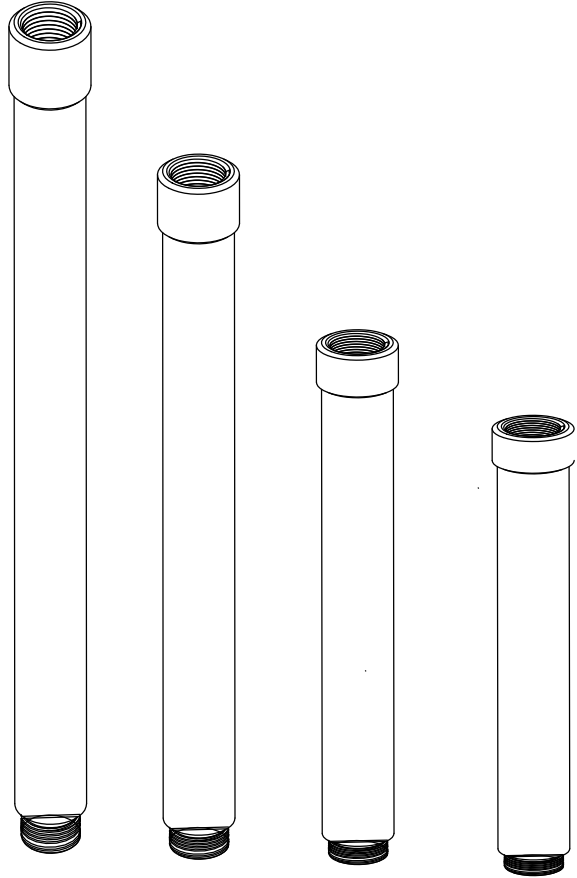

UNIQUE LIGHTING SYSTEMS

INNOVATIVE LIGHTING SOLUTIONS THAT LAST A LIFETIME

Brass Fixture Risers

DESCRIPTION:

Extend the light beam output by mounting directional, wall washers and path/area lights on any one of the four Fixture Risers available in 6", 12" 24" and 36" extensions. Risers allow fixture installation over and around hedges, retaining walls or other similar landscape obstacles.

SPECIFICATIONS:

Construction: Brass

Hieght: 6", 12", 24" & 36"

Diameter: 1"

Finish Coat: Poly-Thermal Shield

Mounting: Stake Mount

Lifetime Warranty

36"

24"

12"

6"

PART NUMBER:

_____
Model Construction/Wire Length Lamp Size Finish Options

DATE:

JOB NAME:

Unique Lighting Systems

APPROVAL:

COMMENTS:

Unique Lighting Systems 800.955.4831

WEIGHT

SHEET 1 OF 2