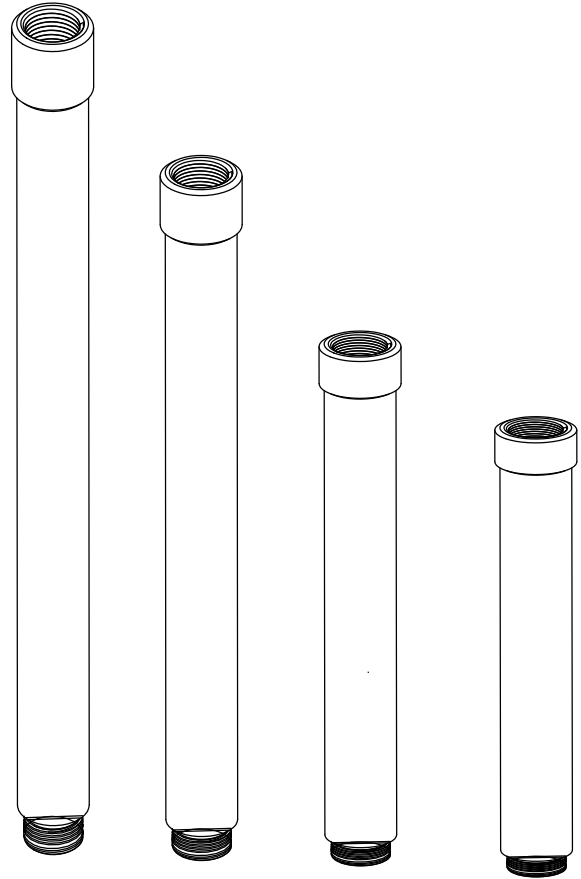

UNIQUE LIGHTING SYSTEMS

INNOVATIVE LIGHTING SOLUTIONS THAT LAST A LIFETIME

Copper Fixture Risers

DESCRIPTION:

Extend the light beam output by mounting directional, wall washers and path/area lights on any one of the four Fixture Risers available in 6", 12" 24" and 36" extensions. Risers allow fixture installation over and around hedges, retaining walls or other similar landscape obstacles.

SPECIFICATIONS:

Construction: Copper

Hieght: 6", 12", 24" & 36"

Diameter: 1"

Finish Coat: Natural Copper

Mounting: Stake Mount

15 Year Warranty

36"

24"

12"

6"

PART NUMBER:

____ Model   ____ Construction/Wire Length   ____ Lamp Size   ____ Finish   ____ Options

DATE:

JOB NAME:

Unique Lighting Systems

APPROVAL:

COMMENTS:

Unique Lighting Systems 800.955.4831

WEIGHT

SHEET 1 OF 2