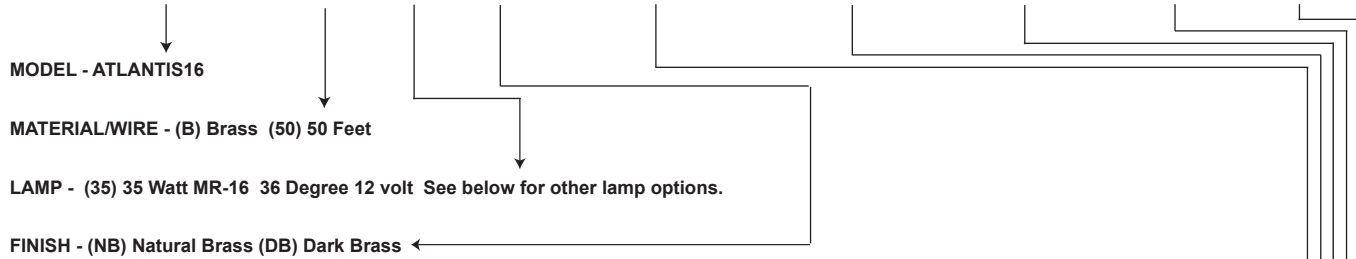

PRODUCT ORDERING INFORMATION

ATLANTIS16 - B50 - 35 - NB - PACKAGING OPTION - MOUNTING OPTION - LENS OPTION - SHROUD OPTION - VOLTAGE

MODEL - ATLANTIS16

MATERIAL/WIRE - (B) Brass (50) 50 Feet

LAMP - (35) 35 Watt MR-16 36 Degree 12 volt See below for other lamp options.

FINISH - (NB) Natural Brass (DB) Dark Brass

PRODUCT OPTIONS (Please place adders in this sequence when ordering).

PACKAGING OPTION ADDER - (6PK) 6 Pack (C6PK) Commercial 6 Pack

MOUNTING OPTION ADDER - N/A

LENS OPTION ADDER - See Below

SHROUD OPTION ADDER - (AS) Angled Shroud

VOLTAGE - (24V) 24 Volt

*12 Volt default

LAMP OPTIONS

LAMP ORDER #	VOLTAGE	TYPE	WATTS	LIFE SPAN	BEAM ANGLE
20	12V	MR16	20	5,000	36
12	12V	MR16	20	5,000	12
35	12V	MR16	35	5,000	36
14	12V	MR16	35	5,000	24
16	12V	MR16	35	10,000	36
19	12V	MR16	20	10,000	24
21	12V	MR16	10	1,200	21
22	12V	MR16	10	1,000	32
23	12V	MR16	20	5,000	24
24	12V	MR16	20	10,000	36
25	12V	MR16	20	5,000	60
26	12V	MR16	35	5,000	12
27	12V	MR16	35	10,000	24
28	12V	MR16	35	10,000	60
29	12V	MR16	35	5,000	60
13	12V	MR16	50	5,000	60
72	24V	MR16	50	4,000	36
60	24V	MR16	20	2,500	12
20	24V	MR16	20	2,500	36
61	24V	MR16	35	3,500	12
62	24V	MR16	35	3,500	24
35*	24V	MR16	35	4,000	40

*24 Volt 35 Watt MR16 is 4,000 rated.

LENS COLOR OPTIONS

ADDER	LENS
YL	Yellow
GL	Green
RL	Red
AL	Amber (Turtle Friendly)
OL	Orange (Turtle Friendly)