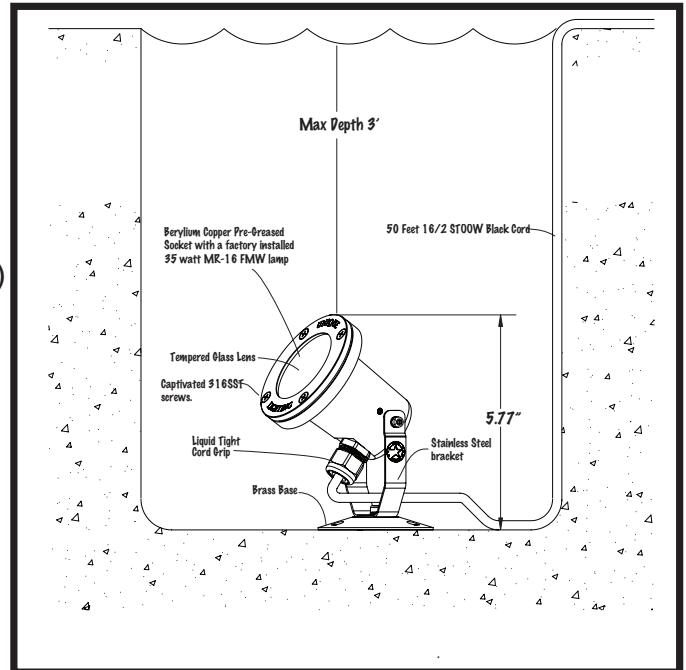

Atlantis 16 - ODYSSEY SERIES

SPECIFICATIONS:

- Voltage: 12 & 24 volt
- Construction: Brass
- Weight: 2.35 Lbs.
- Finish: Natural Brass (Optional Chemical Dark Brass)
- Wire: 50' 16/2 STOOW / SEOOW Black SO Cord
- Wattage: **Maximum 50 Watts
- Lens: Clear, Frosted and Blue Lenses
- Mounting: 3.5" Brass Base
- Lifetime Warranty

** 50 watt max. when used in water. 20 watt max. when used in open air.