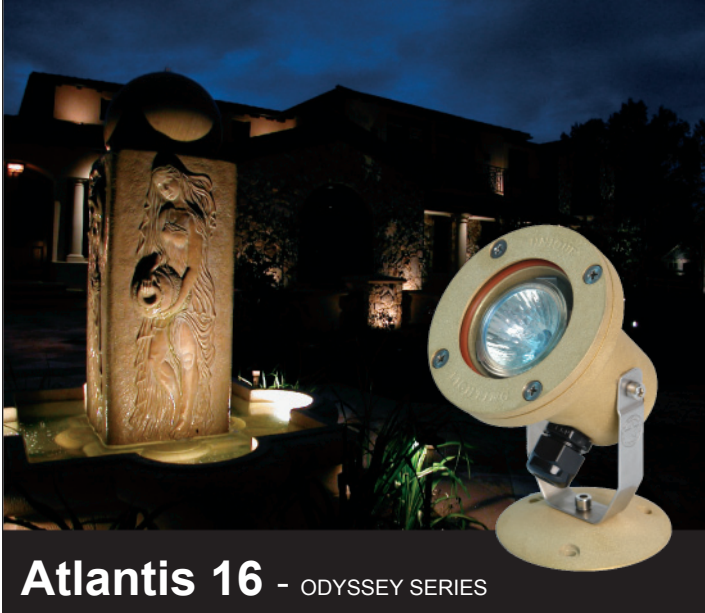

UNIQUE LIGHTING SYSTEM, INC.
 INNOVATIVE LIGHTING SOLUTIONS THAT LAST A LIFETIME

Underwater Light

Underwater Light

Made from machined brass, this underwater light can be used in depths of up-to 3 feet. The Atlantis 16 features swivel bracket that allows 180-degree rotation. As with all Odyssey fixtures, the Atlantis 16 carries a lifetime warranty.

Atlantis 16 - ODYSSEY SERIES

SPECIFICATIONS:

- Voltage: 12 & 24 volt
- Construction: Brass
- Weight: 2.35 Lbs.
- Finish: Natural Brass (Optional Chemical Dark Brass)
- Wire: 50' 16/2 STOOW / SEOOW Black SO Cord
- Wattage: **Maximum 50 Watts
- Lens: Clear, Frosted and Blue Lenses
- Mounting: 3.5" Brass Base
- Lifetime Warranty

MODEL - ATLANTIS16

MATERIAL/WIRE - (B) Brass (50) 50 Feet

LAMP - (35) 35 Watt MR-16 36 Degree 12 volt See below for other lamp options.

FINISH - (NB) Natural Brass (DB) Dark Brass

PRODUCT OPTIONS (Please place adders in this sequence when ordering).

Atlantis 16 - ODYSSEY SERIES

Glare / Light Trespass

Shroud: Angled Option / Reduces incidental fixture glare

Lenses

Tempered Glass / High strength and vandal resistant

Frosted, Blue, Linear, Spread / Ability to fine tune desired light output and change beam spread