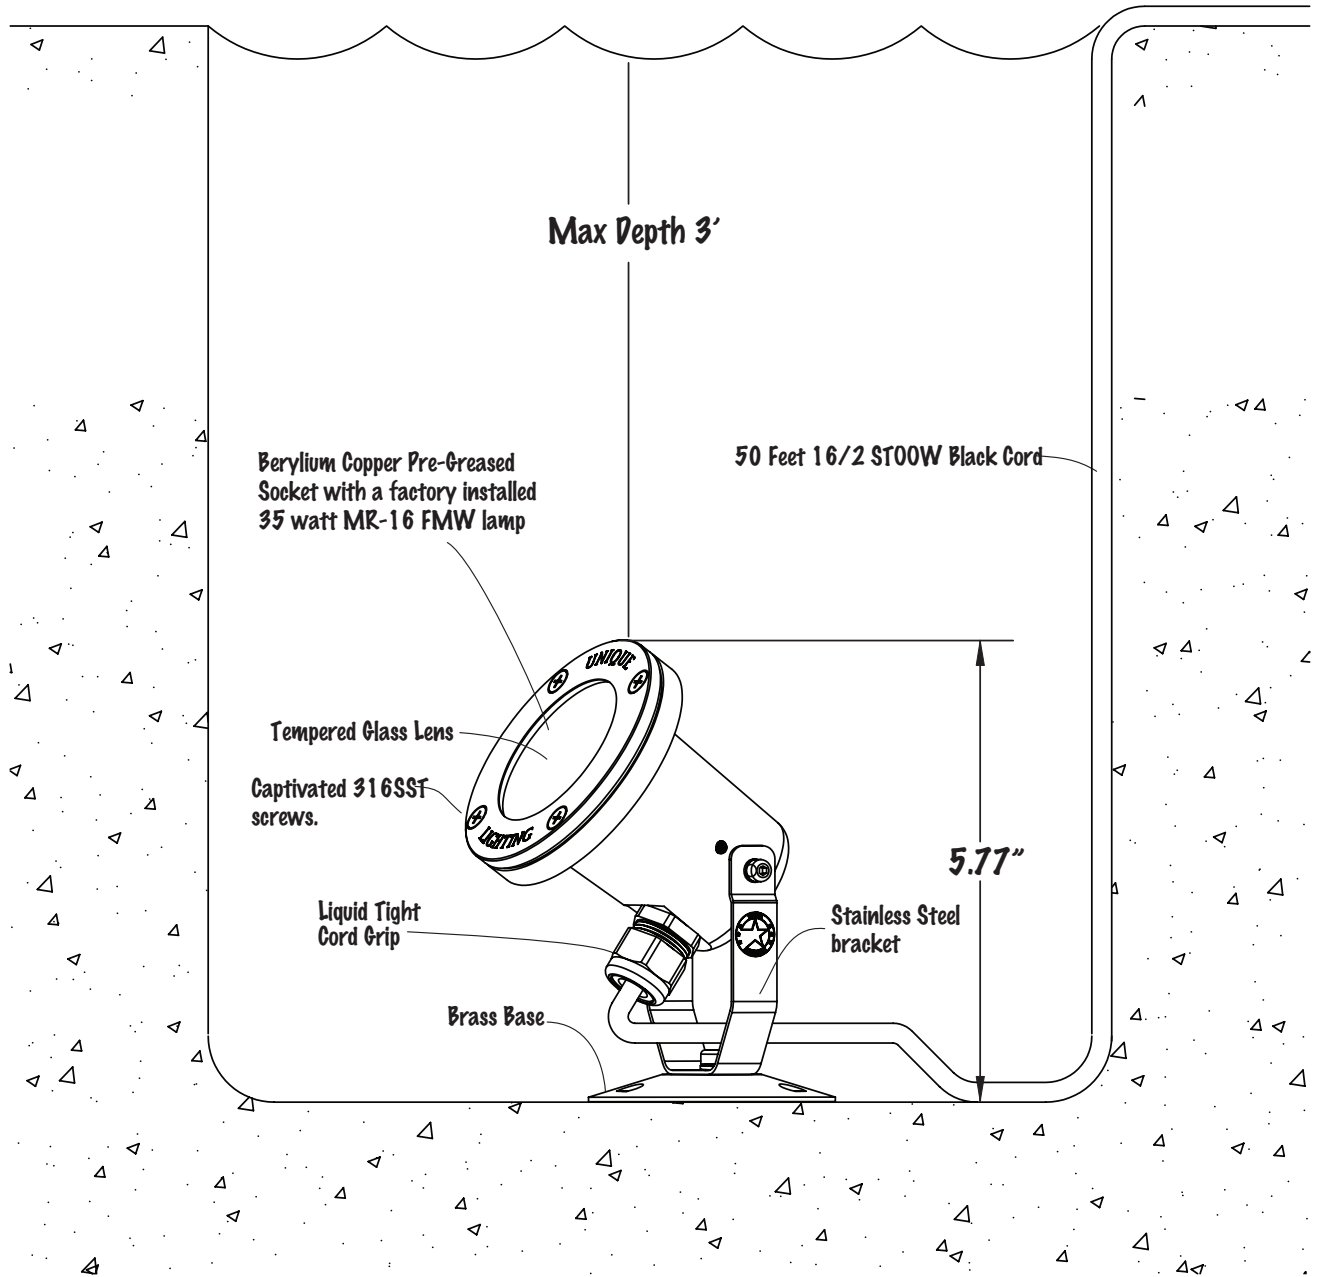

UNIQUE

LIGHTING SYSTEMS

Underwater Light
Underwater Light

Atlantis 16 - ODYSSEY SERIES

Glare / Light Trespass

Shroud: Angled Option / Reduces incidental fixture glare

Lenses

Tempered Glass / High strength and vandal resistant

Frosted, Blue, Linear, Spread / Ability to fine tune desired light output and change beam spread