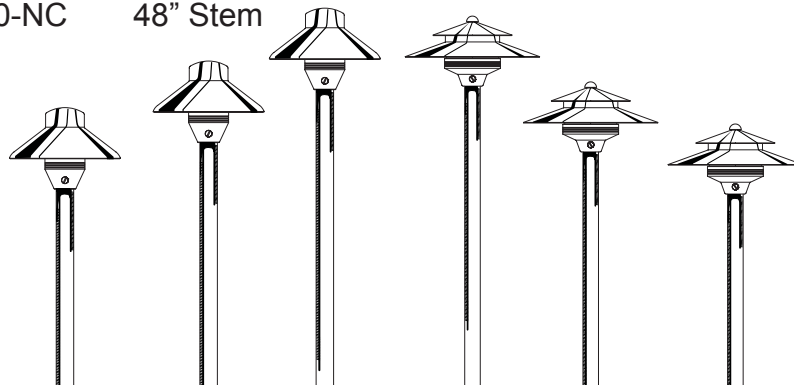

UNIQUE LIGHTING SYSTEMS, INC.

Always original... Always first.

Product Update

Date: April 17, 2008

Product: Illuminator 6 & Cambridge

We are pleased to inform you that the above fixtures, members of our Copper Knights series are now available with alternate stem lengths.

In addition, they can add a dimension similar to moonlighting, casting shadows on the plants and on the ground. We recommend placing these fixtures 6" higher than the plant, and in groups of 3 or 5. These will provide a character element while enhancing the aesthetics of the lighting portrait.

PART	DESCRIPTION	LIST PRICE
ILLUMINATOR6-24-COP25-20-NC	Area/Path Light with 6" Hat, Frosted Lens, Stabilizer Stake and 24" Stem, 18/2 Wire Lead and Astrobrite 20 Watt Lamp	\$137.25
ILLUMINATOR6-36-COP25-20-NC	36" Stem	\$166.41
ILLUMINATOR6-48-COP25-20-NC	48" Stem	\$188.14
CAMBRIDGE-24-COP25-20-NC	Area/Path Light with Bi-leveled Hat, Frosted Lens, Stabilizer Stake and 24" Stem, 18/2 Wire Lead and Astrobrite 20 Watt Lamp	\$157.58
CAMBRIDGE-36-COP25-20-NC	36" Stem	\$186.74
CAMBRIDGE-48-COP25-20-NC	48" Stem	\$208.47