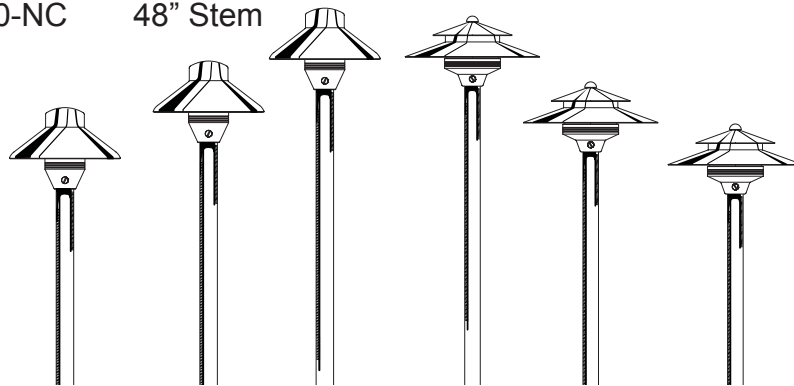

Product Update

Date: April 17, 2008

Product: Illuminator 6 & Cambridge

We are pleased to inform you that the above fixtures, members of our Copper Knights series are now available with alternate stem lengths.

When lighting areas that include plants of varying heights to have the ability to utilize enhanced area lights is definitely a bonus. These fixtures will add character to the landscape and help to fill in black holes.

In addition, they can add a dimension similar to moonlighting, casting shadows on the plants and on the ground. We recommend placing these fixtures 6" higher than the plant, and in groups of 3 or 5. These will provide a character element while enhancing the aesthetics of the lighting portrait.

PART	DESCRIPTION	LIST PRICE
ILLUMINATOR6-24-COP25-20-NC	Area/Path Light with 6" Hat, Frosted Lens, Stabilizer Stake and 24" Stem, 18/2 Wire Lead and Astrobrite 20 Watt Lamp	$137.25
ILLUMINATOR6-36-COP25-20-NC	36" Stem	$166.41
ILLUMINATOR6-48-COP25-20-NC	48" Stem	$188.14
CAMBRIDGE-24-COP25-20-NC	Area/Path Light with Bi-leveled Hat, Frosted Lens, Stabilizer Stake and 24" Stem, 18/2 Wire Lead and Astrobrite 20 Watt Lamp	$157.58
CAMBRIDGE-36-COP25-20-NC	36" Stem	$186.74
CAMBRIDGE-48-COP25-20-NC	48" Stem	$208.47